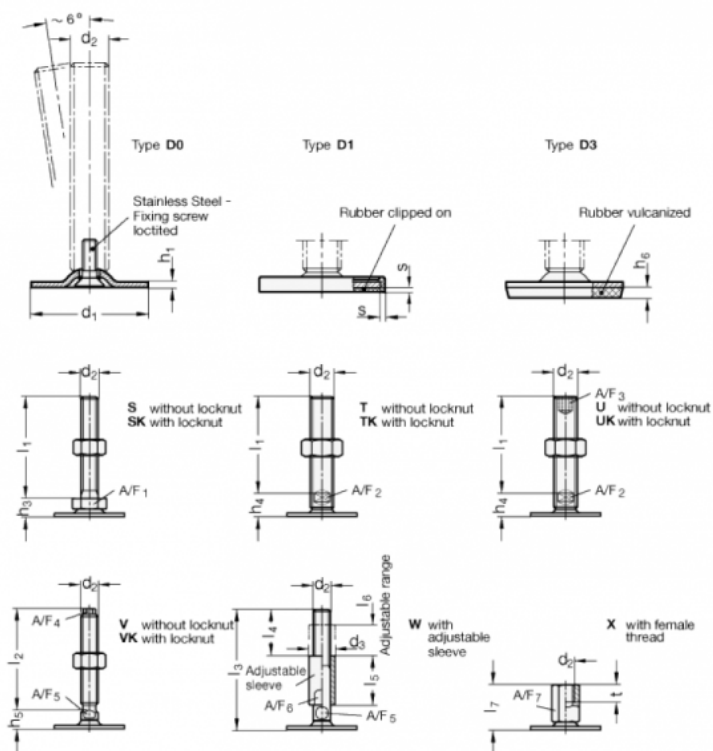

Article number: 204180M850D3S

Description: E+G levelling foot
GN 41-80-M8-50-D3-S

Note: S Without nut, External hexagon at the bottom

Measures

A/F1	= 17
d1	= 80
d2	= M8
h1	= 3
h3	= 11
h6	= 5
l1	= 50
s	=